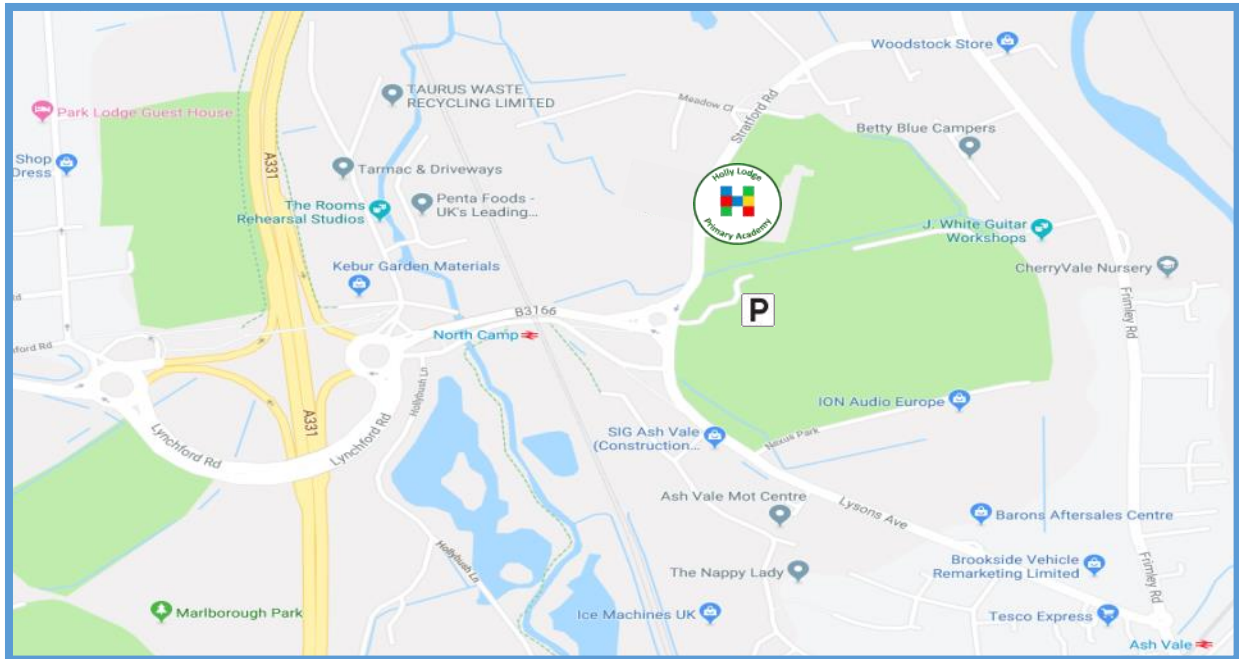

Kite Academy Trust

Training & Professional Development

Location

Our courses are held in our dedicated training room at Holly Lodge Primary Academy:

Stratford Road, Ash Vale, Surrey, GU12 5PX

Getting there

By car, Holly Lodge is easily accessible from the M3 J4, via the A331 and from the B3411. Regrettably, **there is no parking on-site**. Parking is available on local roads or neighbouring Carrington Recreation Ground, however please be mindful that local roads are particularly busy around the start and end of the school day and you may need to allow extra time when planning your visit.

By train, Holly Lodge is a short walk from both North Camp and Ash Vale Rail Stations.

Upon Arrival

Please report to Reception to sign in, and a member of the team will show you to the training room.

Accessibility